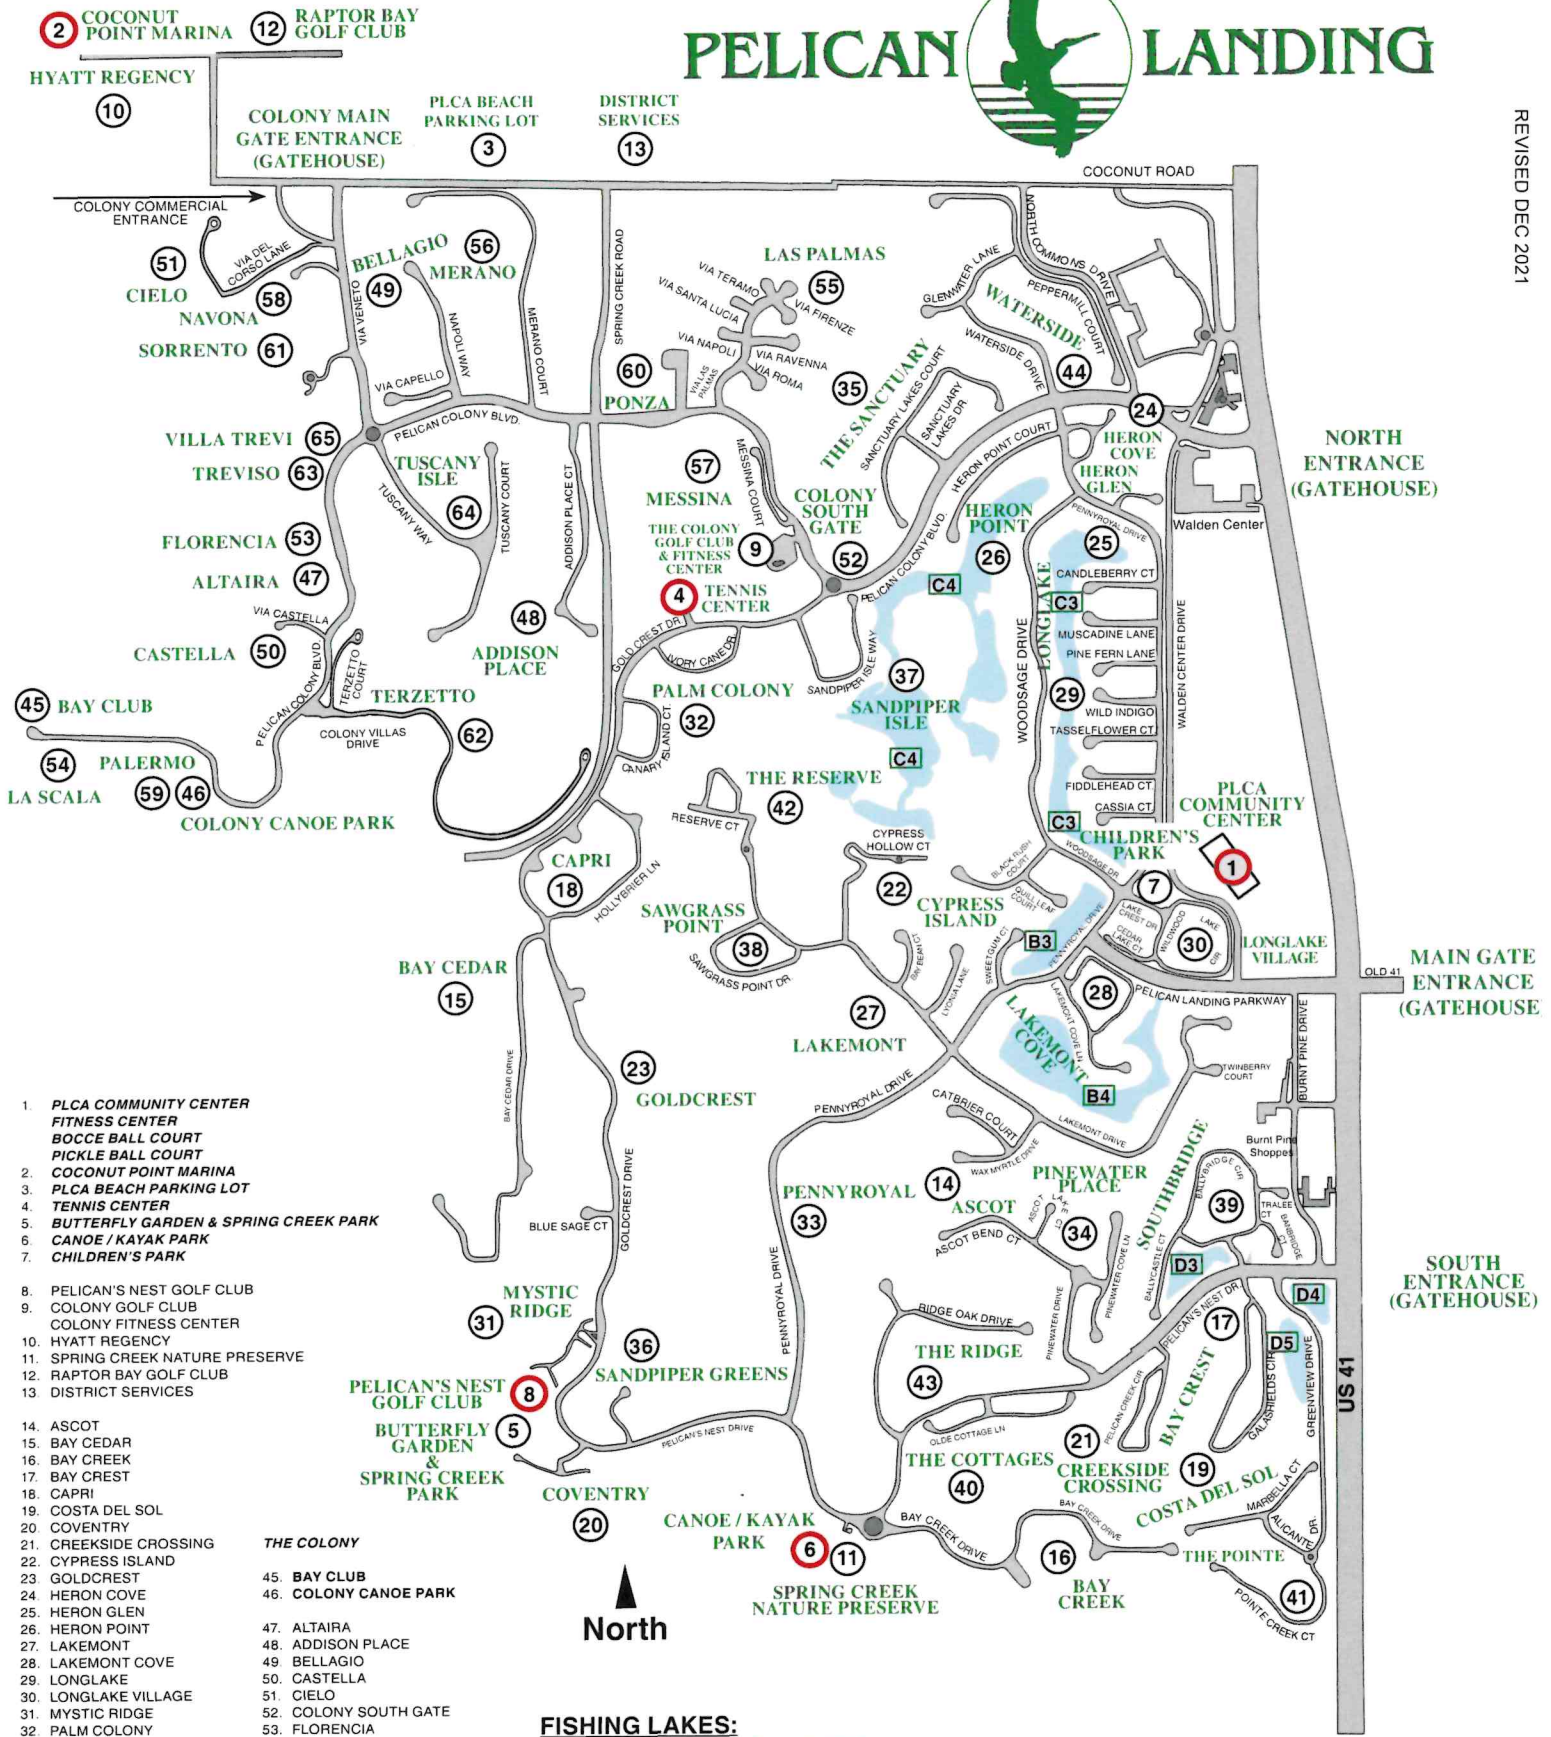

PELICAN LANDING

REVISED DEC 2021

1. PLCA COMMUNITY CENTER
FITNESS CENTER
BOCCE BALL COURT
PICKLE BALL COURT
COCONUT POINT MARINA
PLCA BEACH PARKING LOT
2. TENNIS CENTER
3. BUTTERFLY GARDEN & SPRING CREEK PARK
CANOE / KAYAK PARK
4. CHILDREN'S PARK
8. PELICAN'S NEST GOLF CLUB
9. COLONY GOLF CLUB
COLONY FITNESS CENTER
10. HYATT REGENCY
11. SPRING CREEK NATURE PRESERVE
12. RAPTOR BAY GOLF CLUB
13. DISTRICT SERVICES

14. ASCOT
15. BAY CEDAR
16. BAY CREEK
17. BAY CREST
18. CAPRI
19. COSTA DEL SOL
20. COVENTRY
21. CREEKSIDE CROSSING
22. CYPRESS ISLAND
23. GOLDCREST
24. HERON COVE
25. HERON GLEN
26. HERON POINT
27. LAKEMONT
28. LAKEMONT COVE
29. LONGLAKE
30. LONGLAKE VILLAGE
31. MYSTIC RIDGE
32. PALM COLONY
33. PENNYROYAL
34. PINEWATER PLACE
35. SANCTUARY
36. SANDPIPER GREENS
37. SANDPIPER ISLE
38. SAWGRASS POINT
39. SOUTHBRIDGE
40. THE COTTAGES
41. THE POINTE
42. THE RESERVE
43. THE RIDGE
44. WATERSIDE

- THE COLONY**
45. BAY CLUB
 46. COLONY CANOE PARK
 47. ALTAIRA
 48. ADDISON PLACE
 49. BELLAGIO
 50. CASTELLA
 51. CIELO
 52. COLONY SOUTH GATE
 53. FLORENCIA
 54. LA SCALA
 55. LAS PALMAS
 56. MERANO
 57. MESSINA
 58. NAVONA
 59. PALERMO
 60. PONZA
 61. SORRENTO
 62. TERZETTO
 63. TREVISO
 64. TUSCANY ISLE
 65. VILLA TREVI

FISHING LAKES:
B3 B4 C3 C4 D3 D4 D5

AED LOCATIONS:
1 2 4 6 8

Pelican Landing Community Association, Inc.
 24501 Walden Center Drive
 Bonita Springs, FL 34134

Phone: (239) 947-5977 - Fax: (239) 947-3606
www.PelicanLanding.org